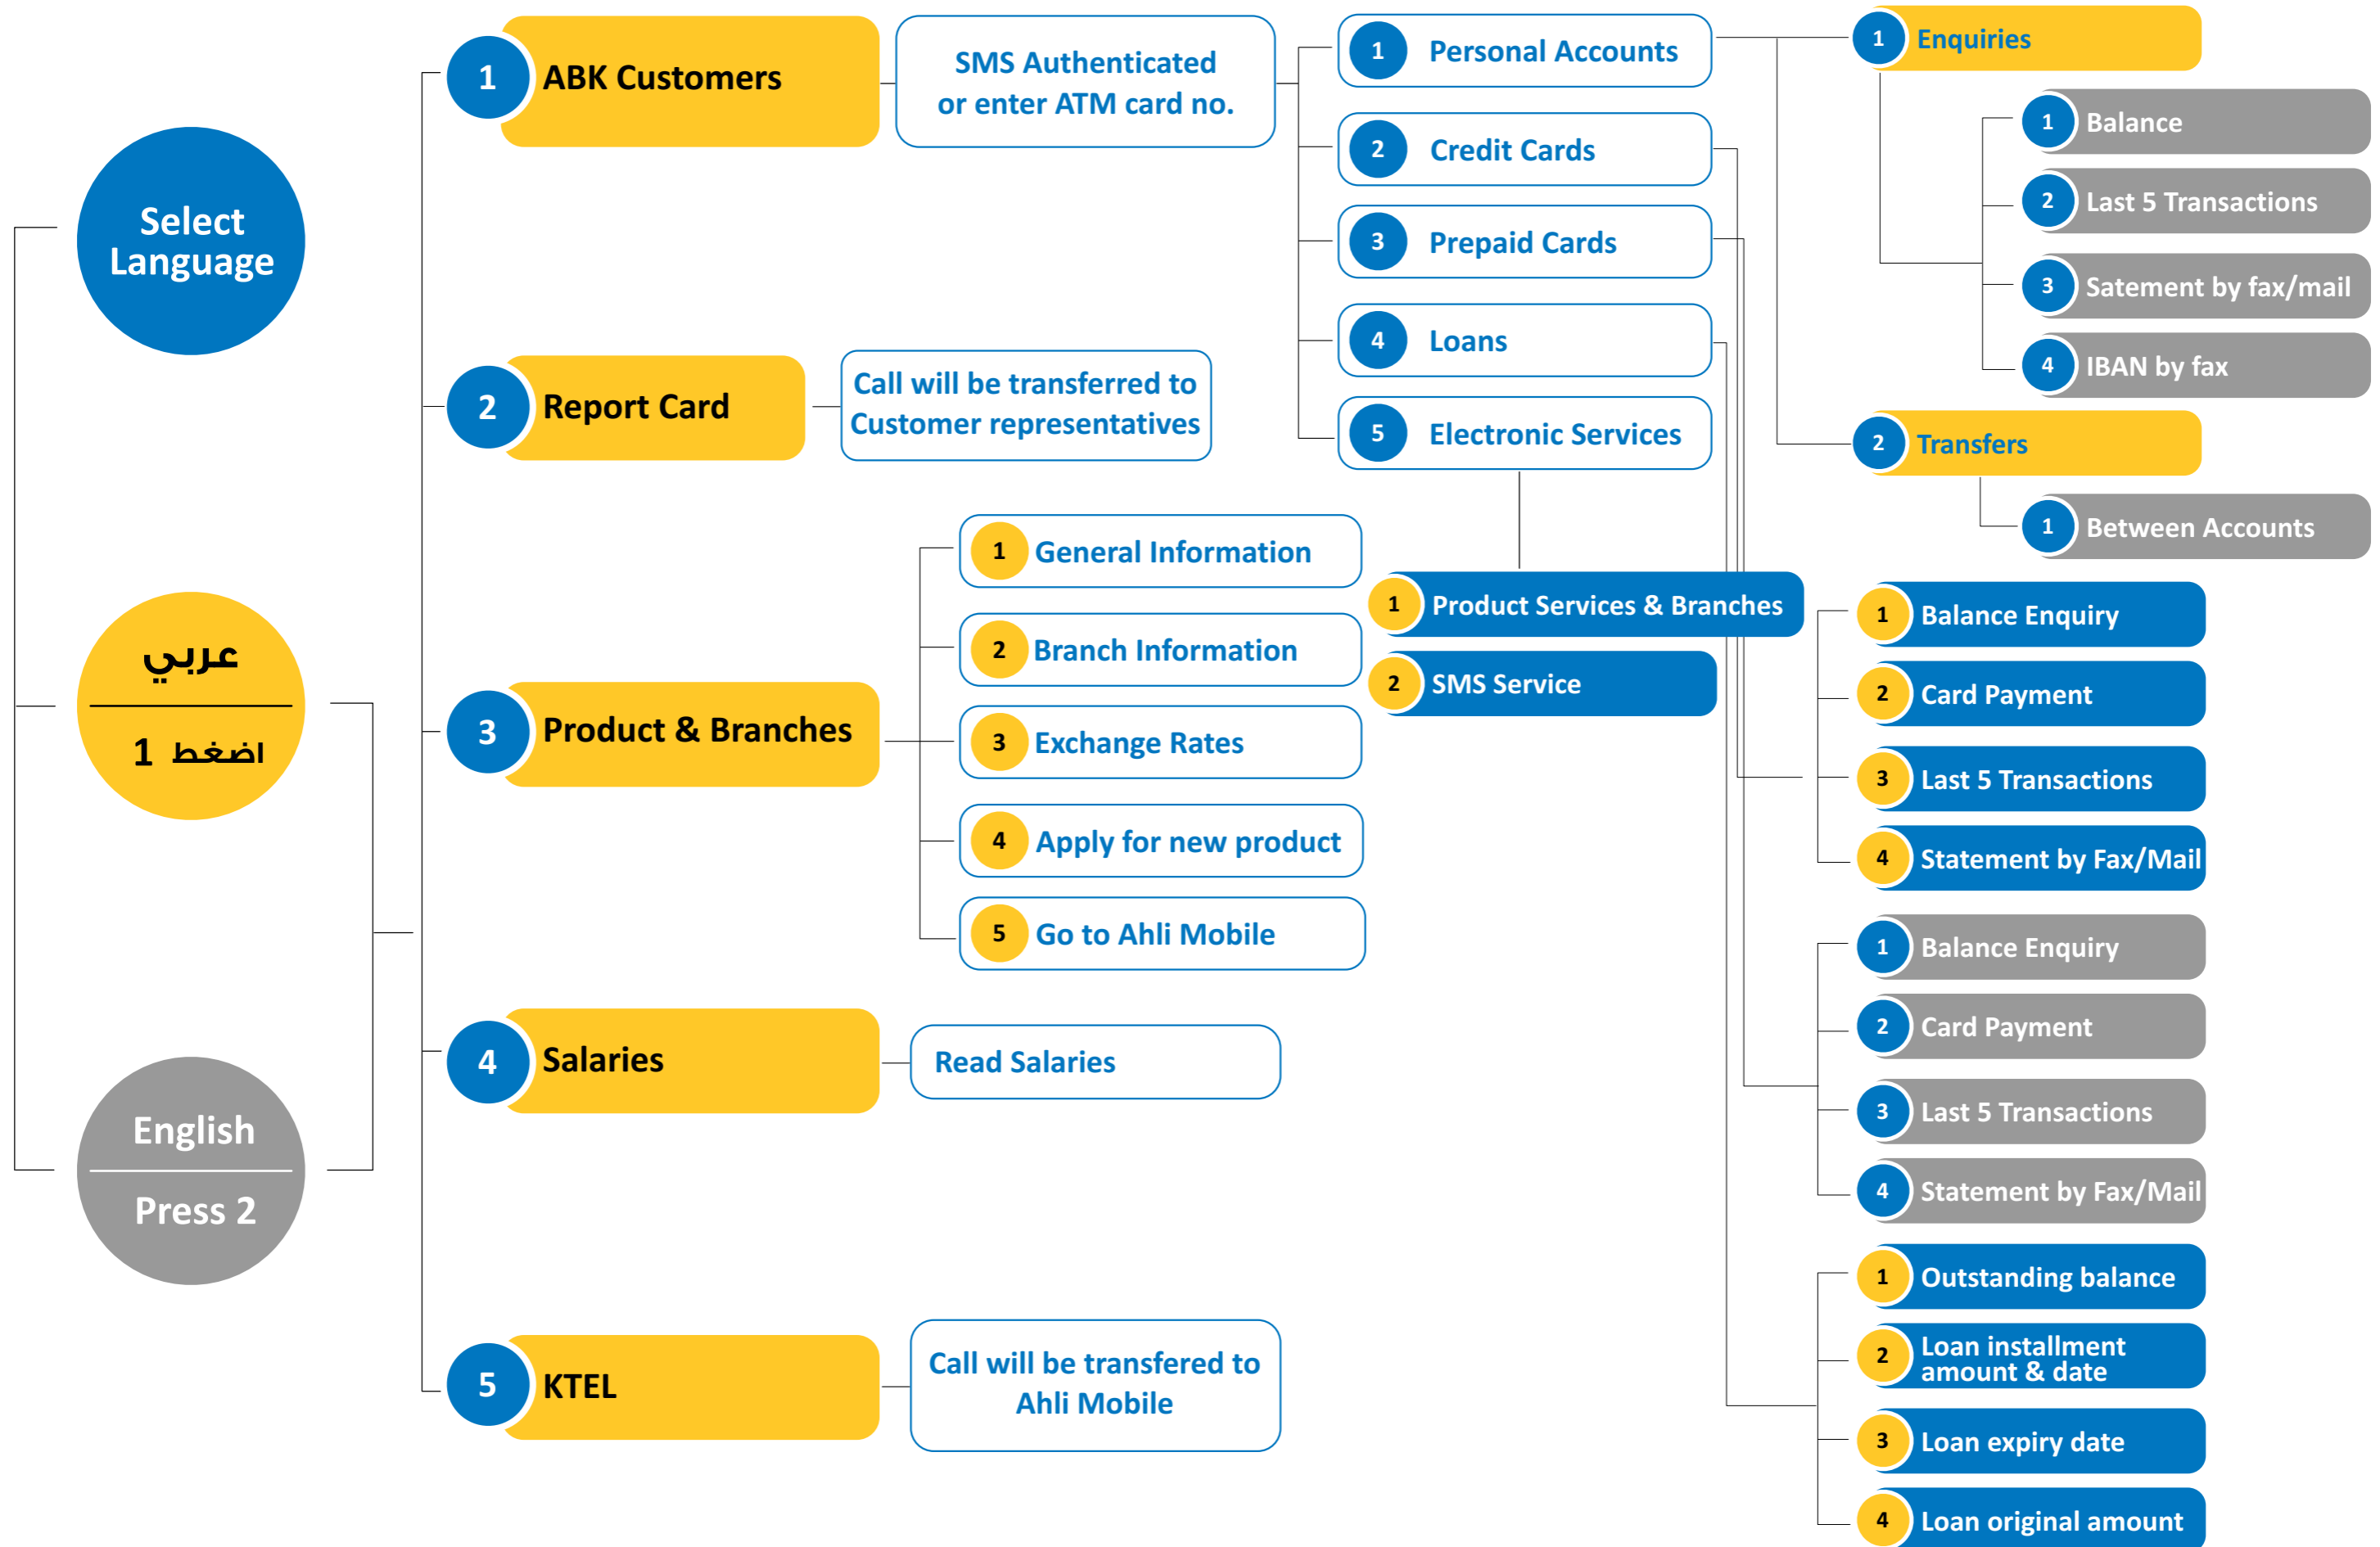

24 Hours Ahlan Ahli Telebanking 1899899

Kindly note that Our interactive voice response system is dynamic, therefore products that you do not currently own will be eliminated from the menu.